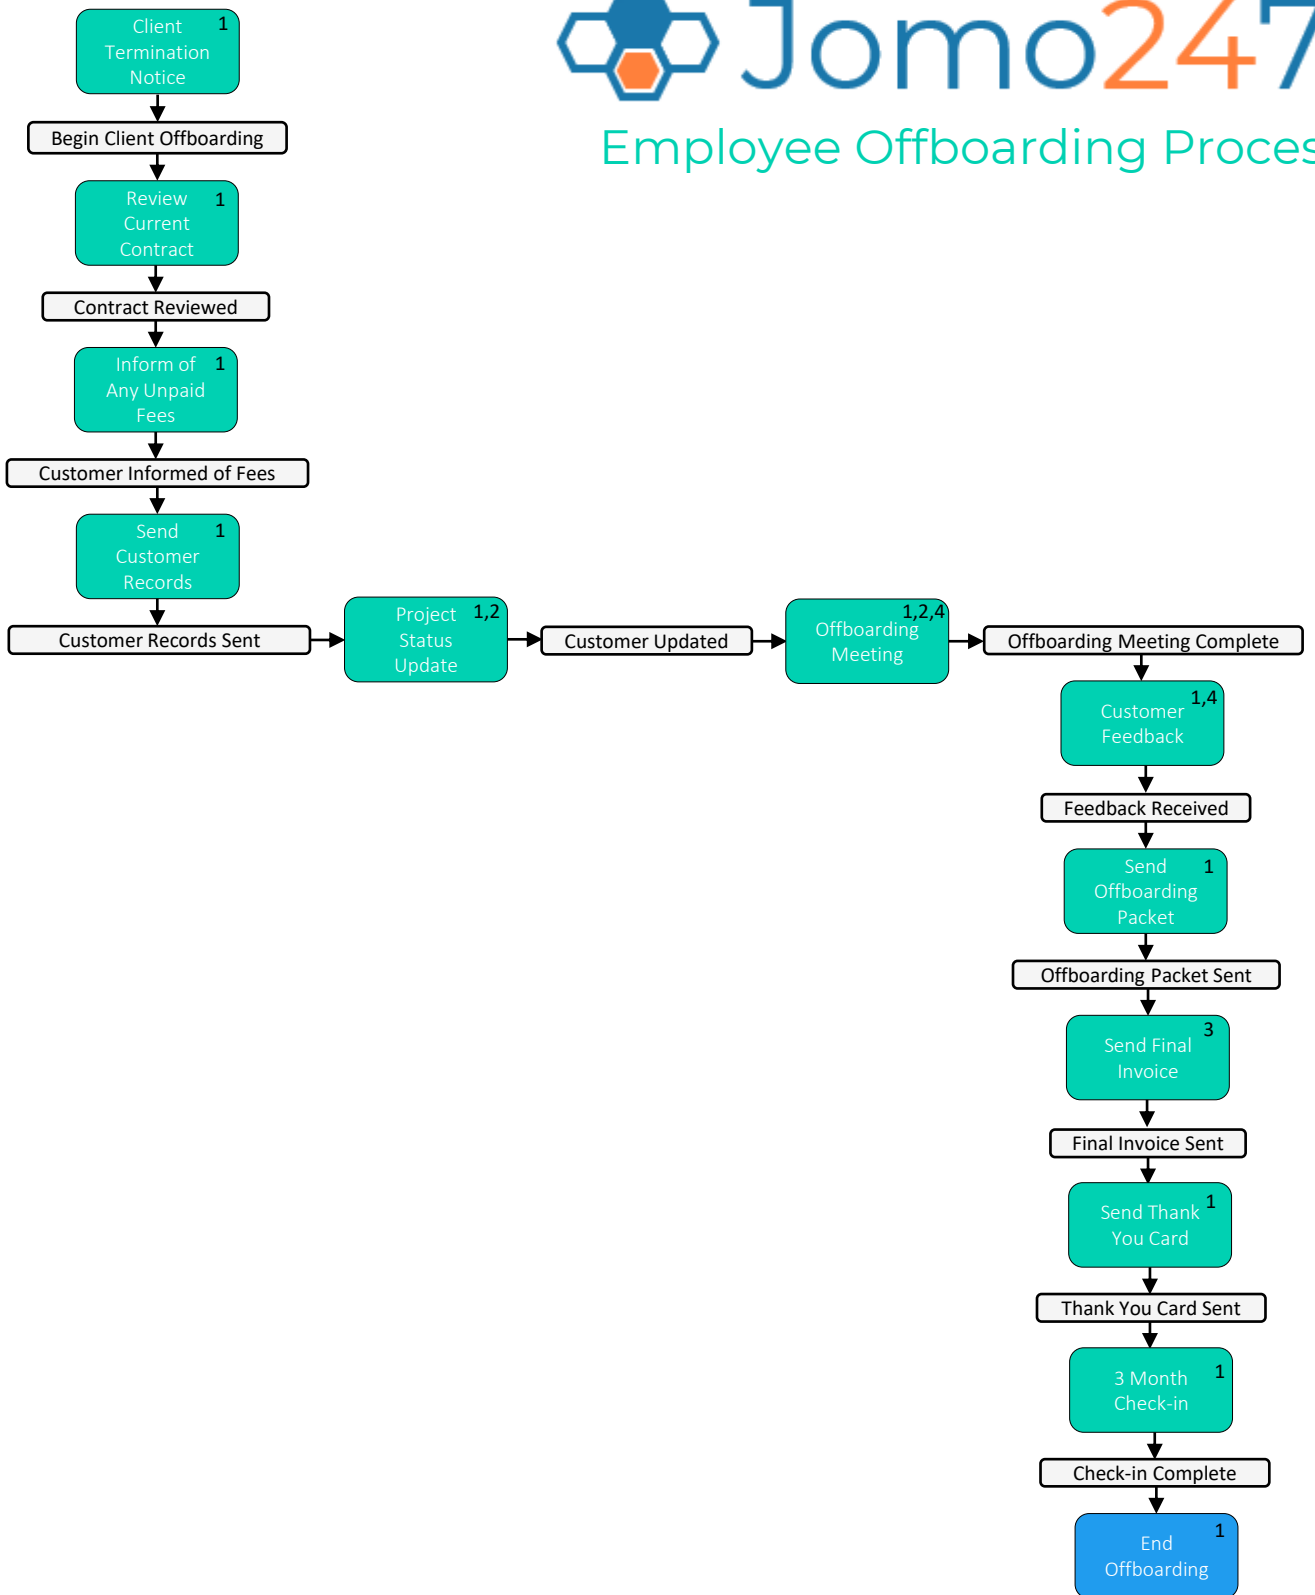

Jomo247

Employee Offboarding Process

Roles Key

- Project Manager **1**
- Accounting **3**

- Project Team **2**
- Customer **4**