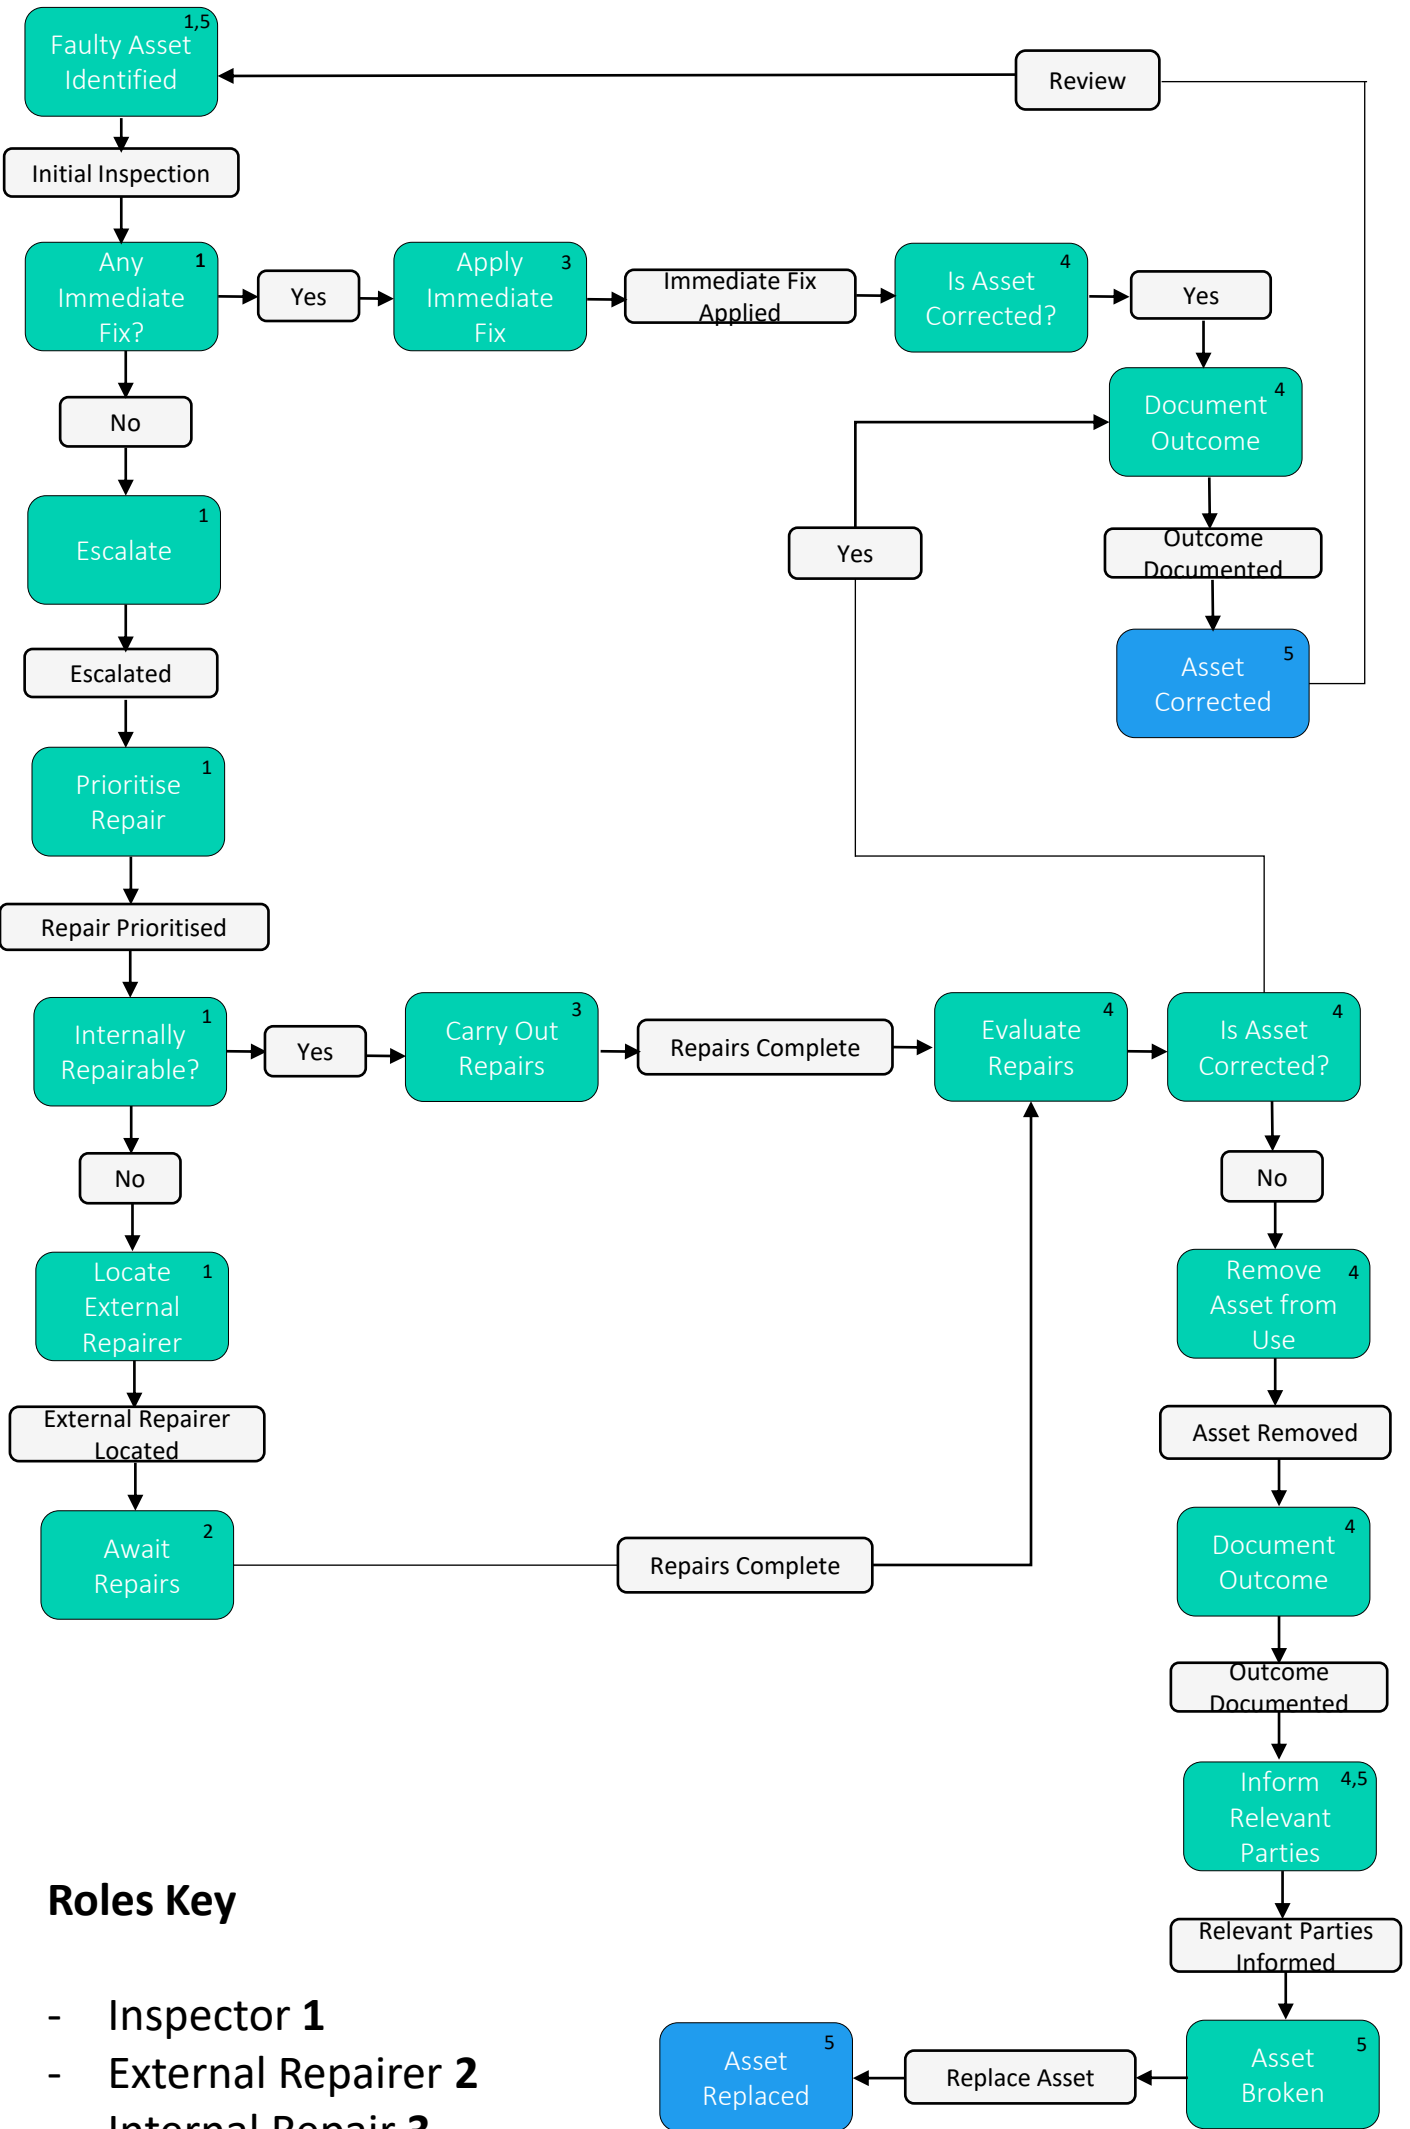

# Jomo247 Asset Repair Process

## Roles Key

- Inspector 1
- External Repairer 2
- Internal Repair 3
- Tester 4
- Asset Owner 5